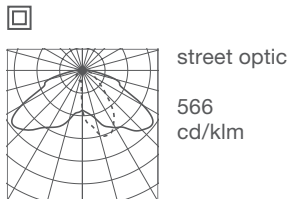

Disponibile su richiesta senza maggiorazione di prezzo (per la composizione del codice consultare pagina 8)
Available upon request without surcharge (for the code composition, please refer to page 9)

HELP YOU

LED LED COLOURS TEMPERATURE 4000K

COLORS SURFACE FINISH
.01 black
.02 white
.07 corten
.08 anthracite
.09 bronze

INFO
Ulteriori versioni sono disponibili consultando www.platek.eu

More versions are available on www.platek.eu

More details at: platek.eu/TARSIIUS