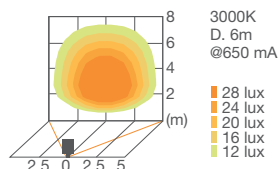

floodlight application

wallwasher application

PRODUCT INFORMATION

IP66  
 IK 10  
 4 mm PMMA  
 transparent difuser

AVAILABLE COLOURS  
 .06 grey  
 Other colours on request

TECHNICAL DATA

WHITE LED 230V

**88 50 719**  
**LED 3000K CRI>80**  
 48W / 5088 lm Nominal data  
**50,5W / 4245 lm Real data**  
**MIDNIGHT control included**  
 220-240V 0/50/60Hz  
**Thermal LED protection**  
 10KV protected  
 A / A+ / A++  
**IP68 connector included**  
 Cable length 0,5 m (2 x 1 mm<sup>2</sup>)