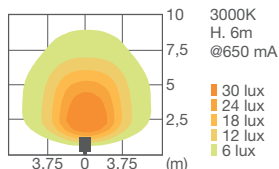

wallwasher application

Disponibile su richiesta senza maggiorazione di prezzo (per la composizione del codice consultare pagina 8)
Available upon request without surcharge (for the code composition, please refer to page 9)

HELP YOU

LED LED COLOURS TEMPERATURE 4000K

COLORS SURFACE FINISH
.01 black
.02 white
.07 corten
.08 anthracite
.09 bronze

INFO
Ulteriori versioni sono disponibili consultando www.platek.eu

More versions are available on www.platek.eu

More details at: platek.eu/TARSIUS