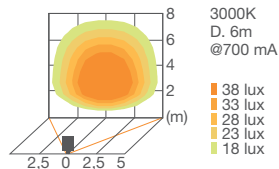

WHITE LED 230V

**88 50 919**  
**LED 3000K CRI>80**  
 54W / 6000 lm Nominal data  
**57,8W / 4585 lm Real data**  
 DALI control included  
 220-240V 0/50/60Hz  
**Thermal LED protection**  
 10KV protected  
 A / A+ / A++  
**IP68 connector included**  
 4 core cable length 0,5 m  
 Mains (2 x 1 mm<sup>2</sup>)  
 DALI signal (2 x 0,35 mm<sup>2</sup>)