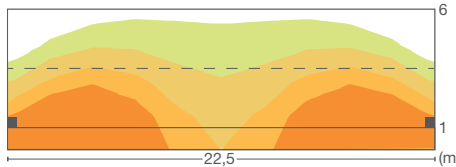

street optic  
 570  
 cd/klm

WHITE LED 230V

EXTENSIVE STREET OPTIC

**87 50 718**  
**LED 3000K CRI>80**  
 48W / 5088 lm Nominal data  
**50,5W / 4245 lm Real data**  
 MIDNIGHT control included  
 220-240V 0/50/60Hz  
**Thermal LED protection**  
 10KV protected  
 A / A+ / A++  
**IP68 connector included**  
 Cable length 8 m (2 x 1 mm<sup>2</sup>)

3000K - @650mA  
 H. 6m  
 Distance > 3,7 H  
 Em = 16 lux  
 Uo = 0,47  
 23 lux  
 15 lux  
 11 lux  
 7 lux

3000K - @650mA  
 H. 6m  
 Distance > 3,7 H  
 Em = 16 lux  
 Uo = 0,47  
 23 lux  
 15 lux  
 11 lux  
 7 lux