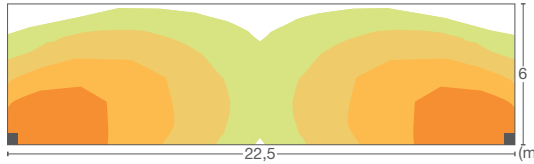

3000K - @700mA  
 H. 6m  
 Distance > 3,7 H  
 Em = 16 lux  
 U<sub>o</sub> = 0,40  
 25 lux  
 18 lux  
 13 lux  
 8 lux

PRODUCT INFORMATION

IP66  
 IK 10  
 4 mm PMMA  
 transparent difuser  
 IP68 connector included