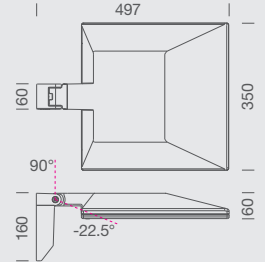

TECHNICAL DATA