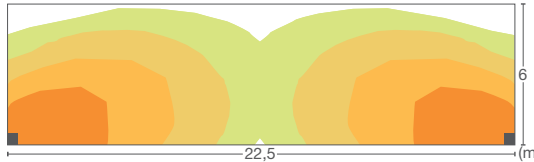

AVAILABLE COLOURS  
 .06 grey  
 Other colours on request

TECHNICAL DATA

WHITE LED 230V

**88 50 718**  
**LED 3000K CRI>80**  
 48W / 5088 lm Nominal data  
**50,5W / 4245 lm Real data**  
**MIDNIGHT control included**  
 220-240V 0/50/60Hz  
**Thermal LED protection**  
 10KV protected  
 A / A+ / A++  
**IP68 connector included**  
 Cable length 0,5 m (2 x 1 mm<sup>2</sup>)