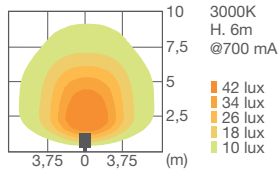

wallwasher application

PRODUCT INFORMATION

IP66
IK 10
4 mm PMMA
transparent difuser

AVAILABLE COLOURS
.06 grey
Other colours on request