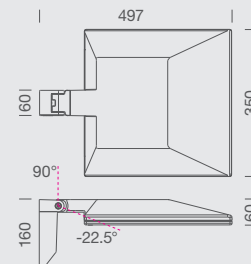

WHITE LED 230V

**88 50 919**  
**LED 3000K CRI>80**  
 54W / 6000 lm Nominal data  
**57,8W / 4585 lm Real data**  
 DALI control included  
 220-240V 0/50/60Hz  
**Thermal LED protection**  
 10KV protected  
 A / A+ / A++  
**IP68 connector included**  
 4 core cable length 0,5 m  
 Mains (2 x 1 mm<sup>2</sup>)  
 DALI signal (2 x 0,35 mm<sup>2</sup>)

floodlight application

wallwasher application

PRODUCT INFORMATION

IP66  
 IK 10  
 4 mm PMMA  
 transparent difuser

AVAILABLE COLOURS  
 .06 grey  
 Other colours on request

TECHNICAL DATA

WHITE LED 230V

**88 50 719**  
**LED 3000K CRI>80**  
 48W / 5088 lm Nominal data  
**50,5W / 4245 lm Real data**  
**MIDNIGHT control included**  
 220-240V 0/50/60Hz  
**Thermal LED protection**  
 10KV protected  
 A / A+ / A++  
**IP68 connector included**  
 Cable length 0,5 m (2 x 1 mm<sup>2</sup>)