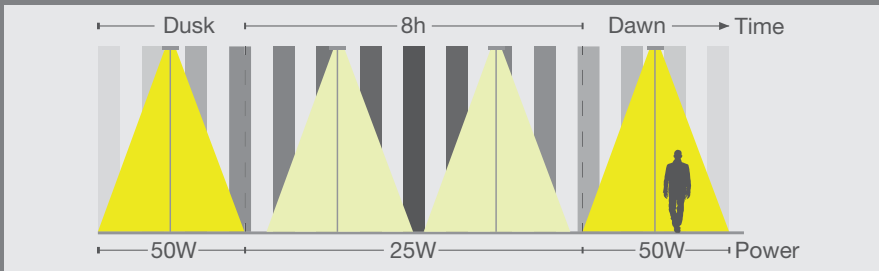

OVERVIEW

FUNZIONAMENTO TARSIIUS MIDNIGHT

SISTEMA MIDNIGHT

La funzione MIDNIGHT permette la riduzione della potenza al 50% in uscita in maniera automatica e senza comandi esterni, calcolando la media della lunghezza della notte nei primi 4 giorni di funzionamento. La riduzione della potenza avviene di default al 50% 3 ore prima e 5 ore dopo

la mezzanotte: la metà della notte viene calcolata grazie ai tempi di accensione e spegnimento dell'apparecchio.

REGOLE E SETTAGGIO

Sono prese come valide solo notti con durate maggiori di 3 ore e minori di 18 ore. Il primo giorno di installazione non vi è

riduzione luminosità. Dal secondo al quarto giorno il driver memorizza la durata media delle notti ed esegue un settaggio graduale. Dal quinto giorno in poi avviene una riduzione del consumo dell'apparecchio con una lunghezza della notte pari alla media dei 4 giorni precedenti.

TARSIIUS MIDNIGHT WORKING MODE

MIDNIGHT SYSTEM

The function called MIDNIGHT allows automatic 50% output power reduction without any external device, by calculating the average length of the night during the first 4 days of operation. The power reduction occurs by default at 50%, 3 hours before midnight and 5 hours after midnight: the middle of the night is calculated by switch on and off times.

RULES AND SETTING

Only nights with longer duration than 3 hours and less than 18 hours are considered as valid. No output reduction occurs on the first working day. From the second to the fourth day, the driver will store the average length of the night and perform a gradual setting. From the fifth day onwards, a reduction of the output starts, by a duration of the night equal to the average of the previous four days.